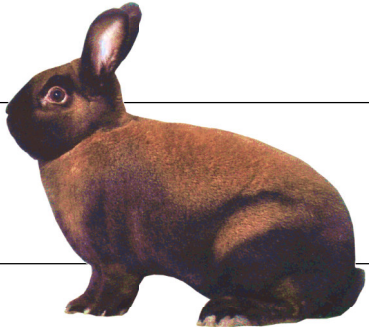

61	1.0	C194	2.7.2	96.0	sg	E
62	1.0	C194	4.7.6	95.0	sg	E
63	1.0	C194	2.7.3	95.5	sg	E
64	1.0	C194	4.7.5	96.0	sg	E

Rasse: **Thüringer**
Züchter: **Richard Rapp**