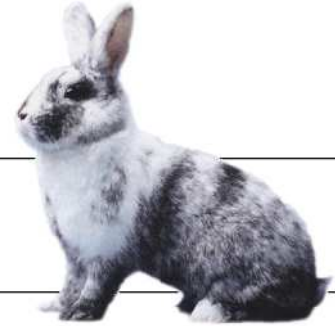

Käfig-Nr.	Ge-schlecht	Täto rechts	Täto links	Bewertung		Preis

Rasse: **Rhönkaninchen**
Züchter: **Felix Roman Bott**

127	1.0	C194	3.2.2	96.0	sg	E
128	1.0	C194	5.2.4	95.5	sg	E

Rasse: **Schwarzgrannen**
Züchter: **Kai Lautenschläger** **Jugend**