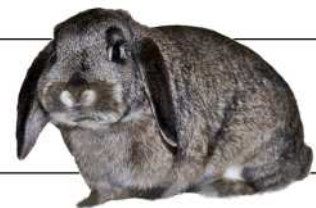

141	1.0	C194	5.2.1	95.5	sg	E
142	1.0	C194	5.2.2	95.0	sg	E
143	1.0	C194	5.2.3	95.0	sg	E
144	1.0	C194	5.2.4	96.0	sg	E
145	0.1	C194	5.2.5	96.5	hv	E
146	0.1	C194	5.2.6	96.0	sg	E
147	0.1	CJ194	5.2.7	95.5	sg	E