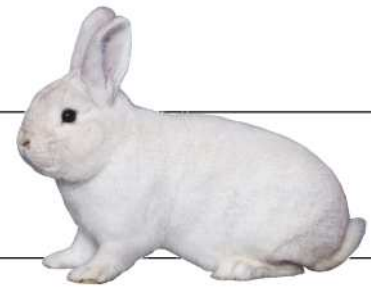

129	1.0	CJ194	5.2.11	95.5	sg	E
130	0.1	CJ194	3.2.9	96.0	sg	E
131	0.1	CJ194	5.2.15	96.5	hv	E
132	0.1	CJ194	5.2.14	95.5	sg	E
133	0.1	CJ194	5.2.16	96.5	hv	E
134	0.1	CJ194	3.2.8	97.0	v	Sieger